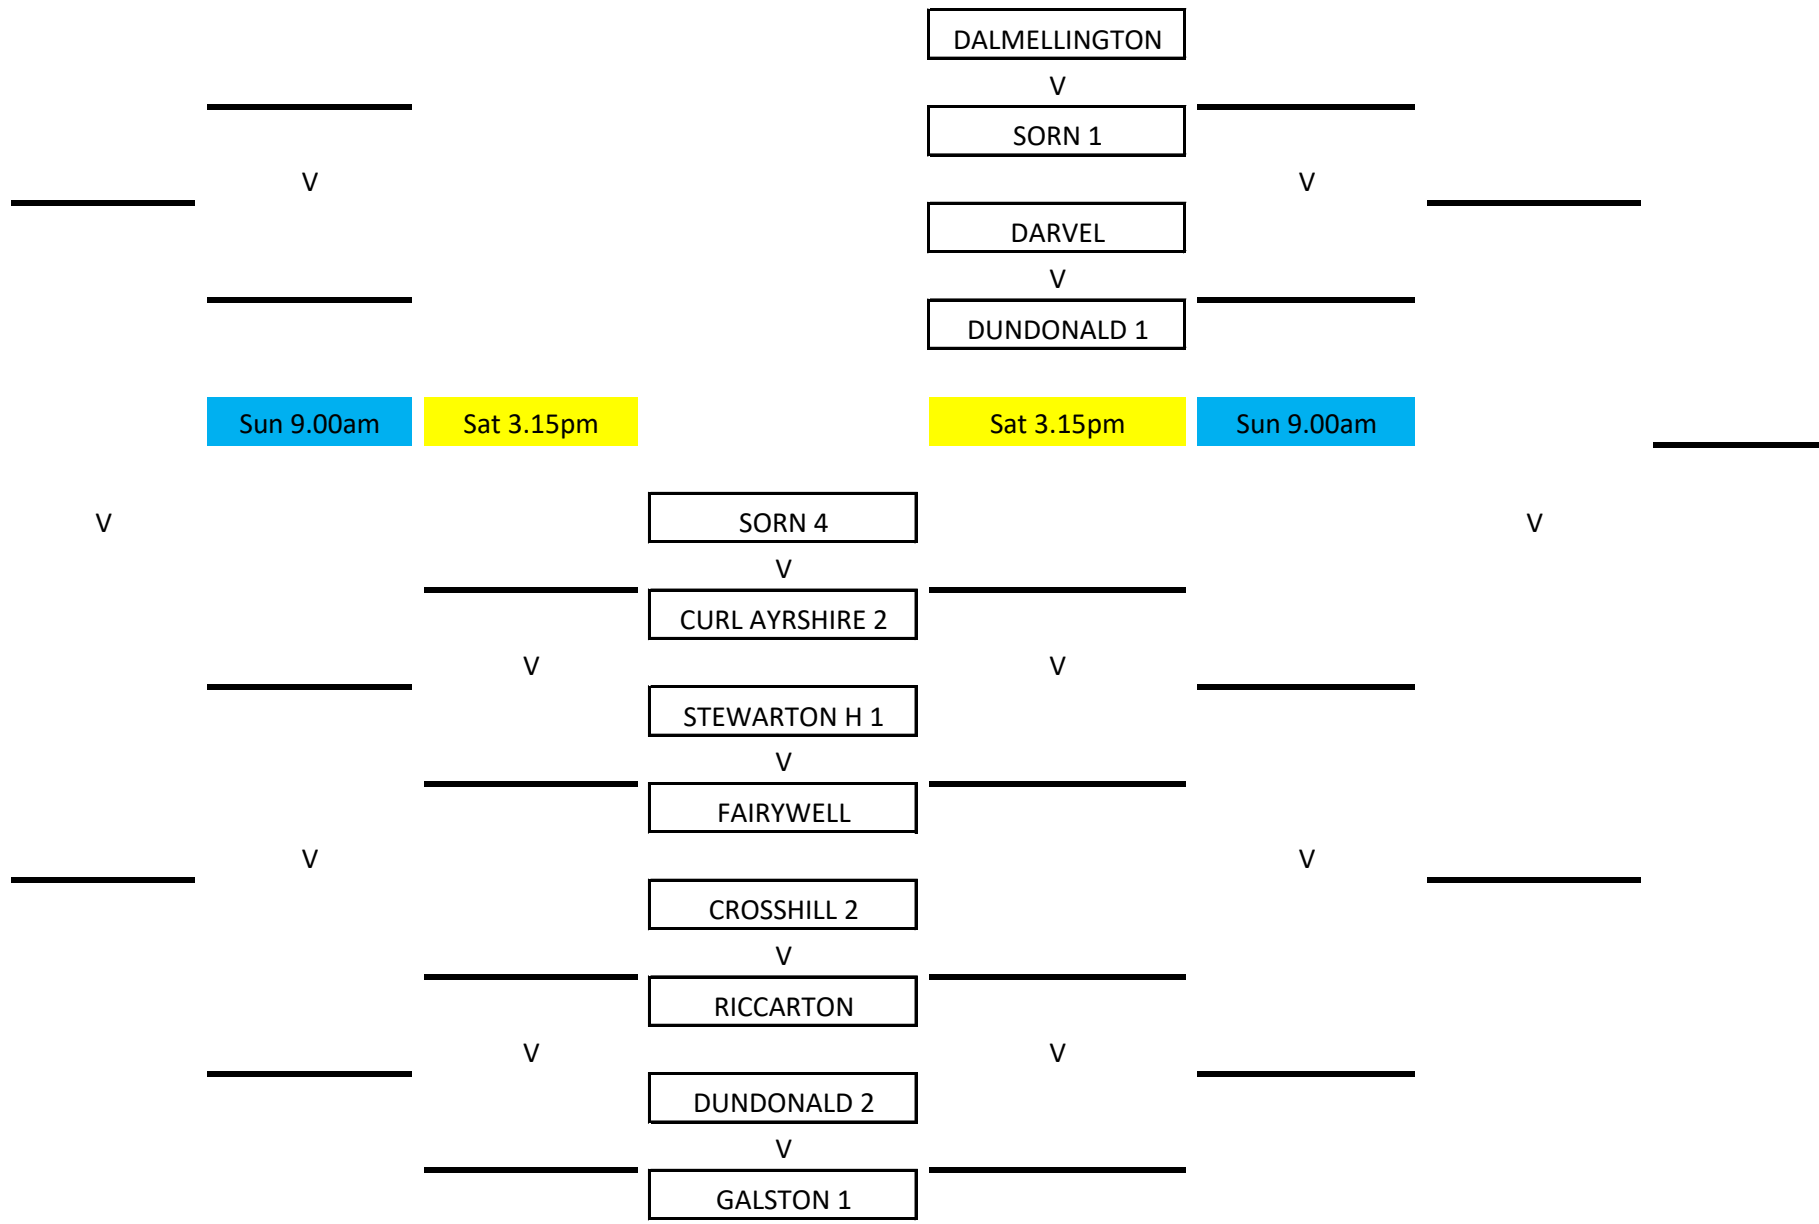

Low Road FINAL	Low Road SEMI FINAL	Low Road 3rd Round	Low Road 2nd Round	High Road 1st Round	High Road 2nd Round	High Road 3rd Round	High Road SEMI FINAL	High Road FINAL
Sun 5.00pm	Sun 12.30pm	Sat 3.15pm	Sat 3.15pm	Sat 9.45am	Sat 9.45am	Sat 3.15pm	Sun 12.30pm	Sun 5.00pm

Low Road FINAL	Low Road SEMI FINAL	Low Road 3rd Round	Low Road 2nd Round	High Road 1st Round	High Road 2nd Round	High Road 3rd Round	High Road SEMI FINAL	High Road FINAL
Sun 5.00pm	Sun 12.30pm	Sun 9.00am	Sat 6.00pm	Sat 12.30pm	Sat 6.00pm	Sun 9.00am	Sun 12.30pm	Sun 5.00pm